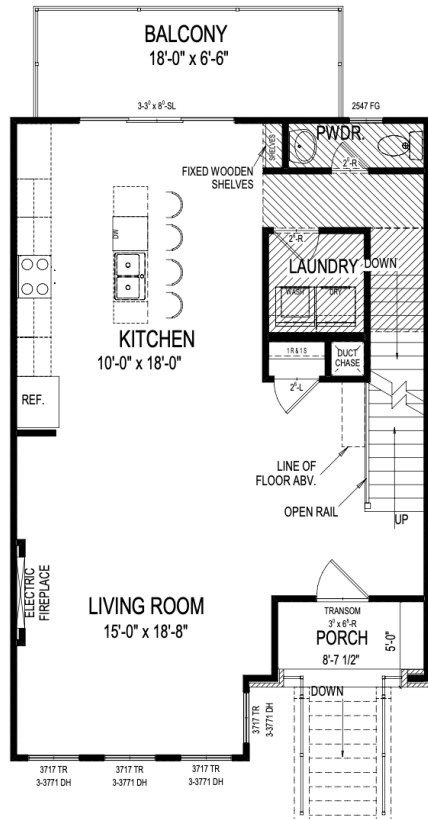

Luxury Townhomes

Monon Way Drive | Carmel, IN

**ONE
46
MONON**

424

Monon Way Drive

Pella® Black Exterior & Interior Windows
 Sub-Zero and Wolf Appliances
 Waterfall Quartz Kitchen Countertops
 Custom Kitchen & Bathroom Cabinetry

| | | |
|----------|-------------|----------------|
| 3 Bed | 2 Full Bath | 2,010 Sq Ft |
| | 2 Half Bath | |

Lower Level

Main Level

Upper Level