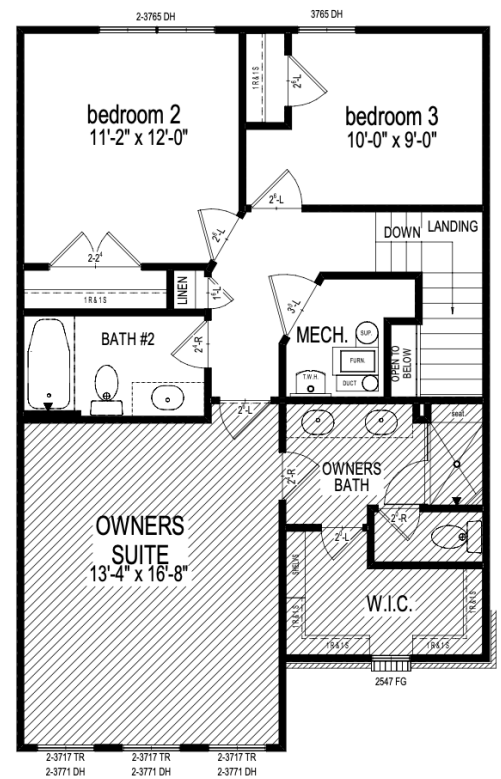

Luxury Townhomes

Monon Way Drive | Carmel, IN

**ONE
46
MONON**

424

Monon Way Drive

Pella® Black Exterior & Interior Windows
 Sub-Zero and Wolf Appliances
 Waterfall Quartz Kitchen Countertops
 Custom Kitchen & Bathroom Cabinetry

| | | |
|----------|-------------|----------------|
| 3 Bed | 2 Full Bath | 2,010 Sq Ft |
| | 2 Half Bath | |

Lower Level

Main Level

Upper Level