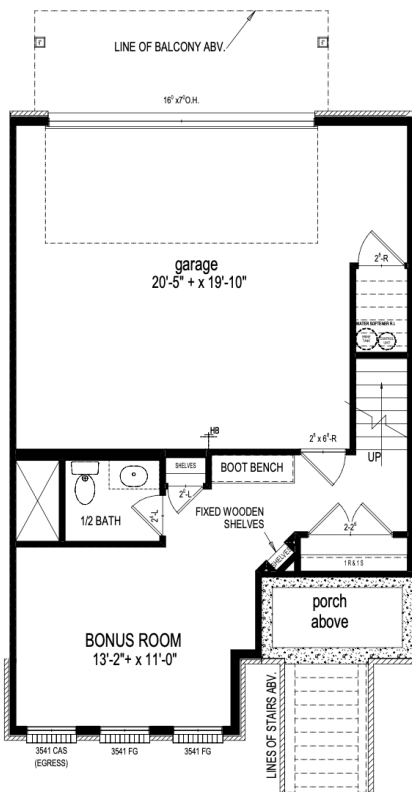

Luxury Townhomes

Monon Way Drive | Carmel, IN

**ONE
46
MONON**

424

Monon Way Drive

Pella® Black Exterior & Interior Windows
 Sub-Zero and Wolf Appliances
 Waterfall Quartz Kitchen Countertops
 Custom Kitchen & Bathroom Cabinetry

| | | |
|----------|-------------|----------------|
| 3 Bed | 2 Full Bath | 2,010 Sq Ft |
| | 2 Half Bath | |

Lower Level

Main Level

Upper Level