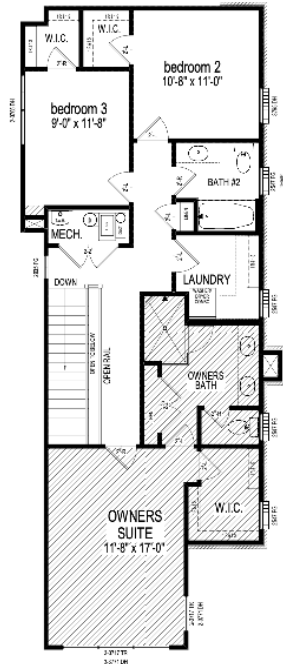

Luxury Townhomes

Monon Way Drive | Carmel, IN

**ONE
46**
MONON

428

Monon Way Drive

Pella® Black Exterior & Interior Windows
 Sub-Zero and Wolf Appliances
 Waterfall Quartz Kitchen Countertops
 Custom Kitchen & Bathroom Cabinetry

4 Bed	3 Full Bath	2,501 Sq Ft
	1 Half Bath	

Lower Level

Main Level

Upper Level