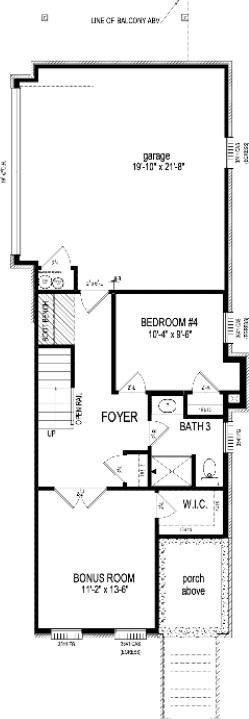

Luxury Townhomes

Monon Way Drive | Carmel, IN

**ONE
46**
MONON

428

Monon Way Drive

Pella® Black Exterior & Interior Windows
 Sub-Zero and Wolf Appliances
 Waterfall Quartz Kitchen Countertops
 Custom Kitchen & Bathroom Cabinetry

4 Bed	3 Full Bath	2,501 Sq Ft
	1 Half Bath	

Lower Level

Main Level

Upper Level