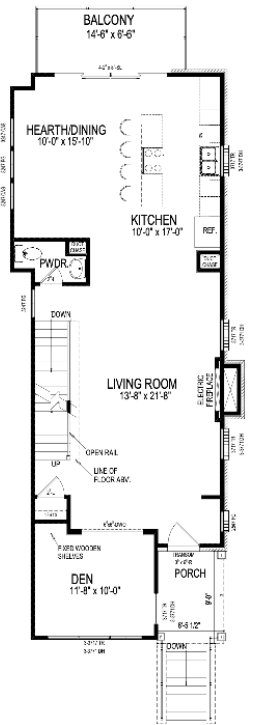

Luxury Townhomes

Monon Way Drive | Carmel, IN

**ONE
46**
MONON

428

Monon Way Drive

Pella® Black Exterior & Interior Windows
 Sub-Zero and Wolf Appliances
 Waterfall Quartz Kitchen Countertops
 Custom Kitchen & Bathroom Cabinetry

4 Bed	3 Full Bath	2,501 Sq Ft
	1 Half Bath	

Lower Level

Main Level

Upper Level