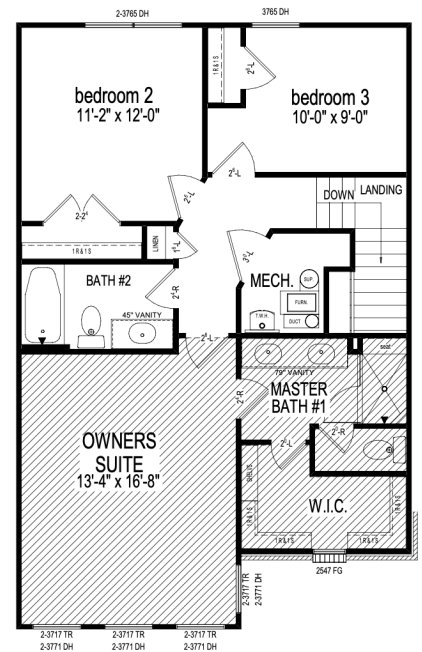

Luxury Townhomes

Monon Way Drive | Carmel, IN

**ONE
46
MONON**

436

Monon Way Drive

Pella® Black Exterior & Interior Windows
 Sub-Zero and Wolf Appliances
 Waterfall Quartz Kitchen Countertops
 Custom Kitchen & Bathroom Cabinetry

3 Bed	3 Full Bath	2,010 Sq Ft
	1 Half Bath	

Lower Level

Main Level

Upper Level