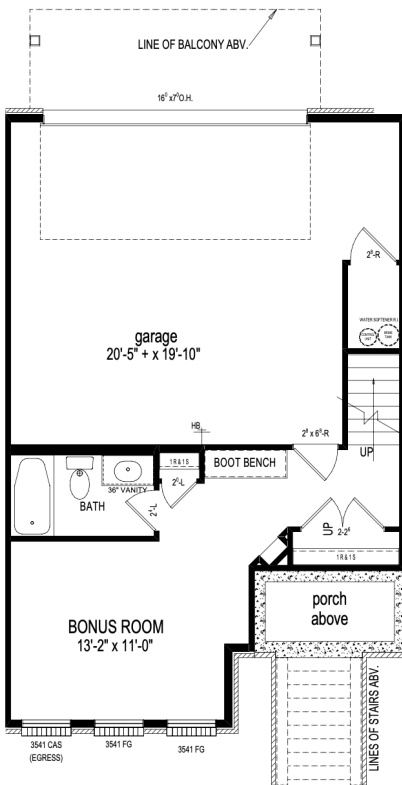

Luxury Townhomes

Monon Way Drive | Carmel, IN

**ONE
46
MONON**

436

Monon Way Drive

Pella® Black Exterior & Interior Windows
 Sub-Zero and Wolf Appliances
 Waterfall Quartz Kitchen Countertops
 Custom Kitchen & Bathroom Cabinetry

3 Bed	3 Full Bath	2,010 Sq Ft
	1 Half Bath	

Lower Level

Main Level

Upper Level