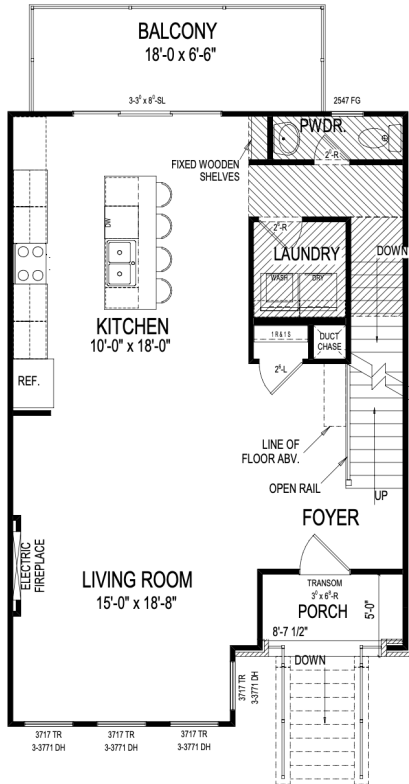

Luxury Townhomes

Monon Way Drive | Carmel, IN

**ONE
46
MONON**

436

Monon Way Drive

Pella® Black Exterior & Interior Windows
 Sub-Zero and Wolf Appliances
 Waterfall Quartz Kitchen Countertops
 Custom Kitchen & Bathroom Cabinetry

3 Bed	3 Full Bath	2,010 Sq Ft
	1 Half Bath	

Lower Level

Main Level

Upper Level