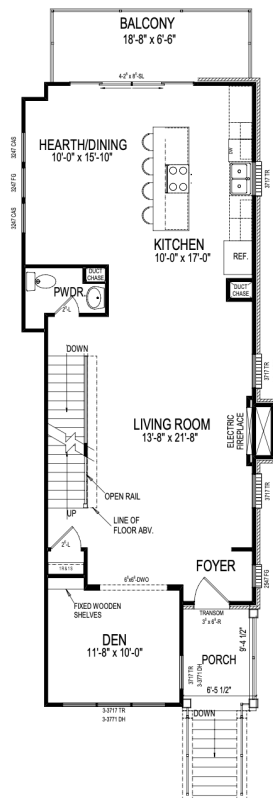

# Luxury Townhomes

Monon Way Drive | Carmel, IN

**ONE  
46  
MONON**

# 440

## Monon Way Drive

Pella® Black Exterior & Interior Windows  
 Sub-Zero and Wolf Appliances  
 Waterfall Quartz Kitchen Countertops  
 Custom Kitchen & Bathroom Cabinetry

4 Bed	3 Full Bath	2,501 Sq Ft
	1 Half Bath	

Lower Level

Main Level

Upper Level