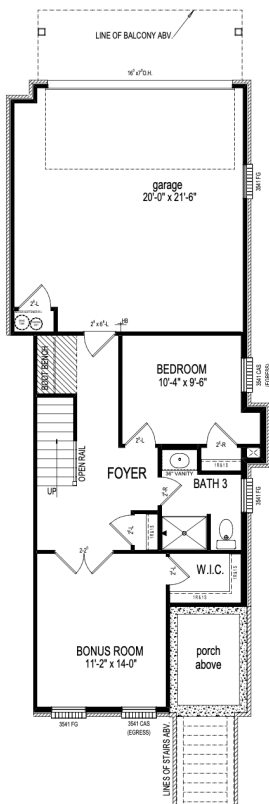

## Monon Way Drive

Pella® Black Exterior & Interior Windows  
 Sub-Zero and Wolf Appliances  
 Waterfall Quartz Kitchen Countertops  
 Custom Kitchen & Bathroom Cabinetry

4 Bed	3 Full Bath	2,501 Sq Ft
	1 Half Bath	