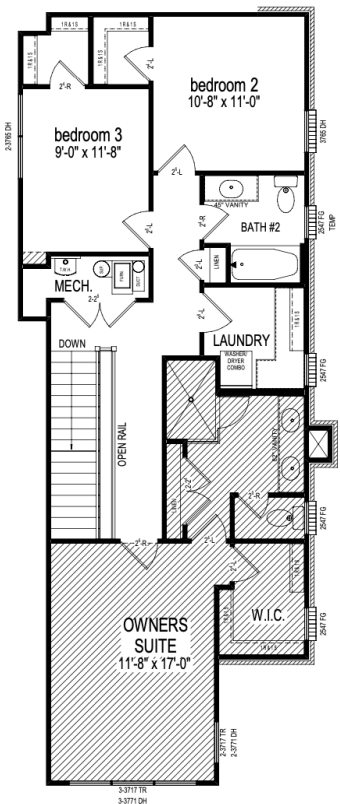

## Monon Way Drive

Pella® Black Exterior & Interior Windows  
 Sub-Zero and Wolf Appliances  
 Waterfall Quartz Kitchen Countertops  
 Custom Kitchen & Bathroom Cabinetry

4 Bed	3 Full Bath	2,501 Sq Ft
	1 Half Bath	

Lower Level

Main Level

Upper Level