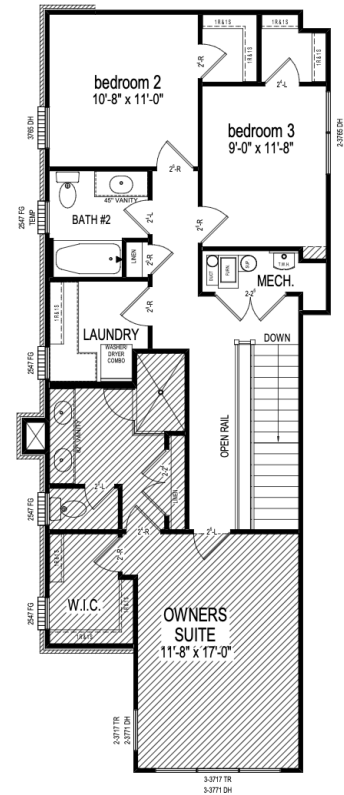

Luxury Townhomes

Monon Way Drive | Carmel, IN

**ONE
46
MONON**

444

Monon Way Drive

Pella® Black Exterior & Interior Windows
 Sub-Zero and Wolf Appliances
 Waterfall Quartz Kitchen Countertops
 Custom Kitchen & Bathroom Cabinetry

4 Bed	3 Full Bath	2,501 Sq Ft
	1 Half Bath	

Lower Level

Main Level

Upper Level