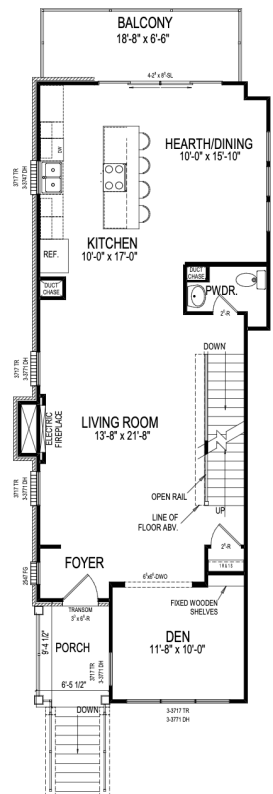

Luxury Townhomes

Monon Way Drive | Carmel, IN

**ONE
46
MONON**

444

Monon Way Drive

Pella® Black Exterior & Interior Windows
 Sub-Zero and Wolf Appliances
 Waterfall Quartz Kitchen Countertops
 Custom Kitchen & Bathroom Cabinetry

4 Bed	3 Full Bath	2,501 Sq Ft
	1 Half Bath	

Lower Level

Main Level

Upper Level