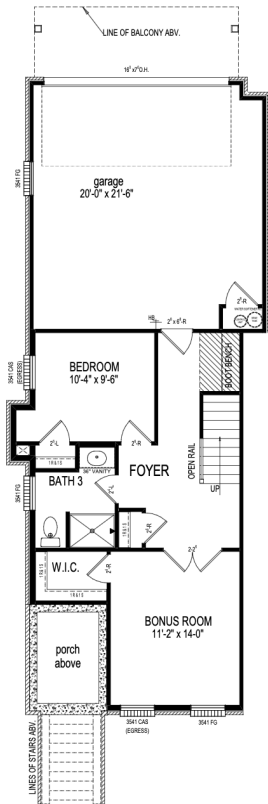

Luxury Townhomes

Monon Way Drive | Carmel, IN

**ONE
46
MONON**

444

Monon Way Drive

Pella® Black Exterior & Interior Windows
 Sub-Zero and Wolf Appliances
 Waterfall Quartz Kitchen Countertops
 Custom Kitchen & Bathroom Cabinetry

4 Bed	3 Full Bath	2,501 Sq Ft
	1 Half Bath	

Lower Level

Main Level

Upper Level