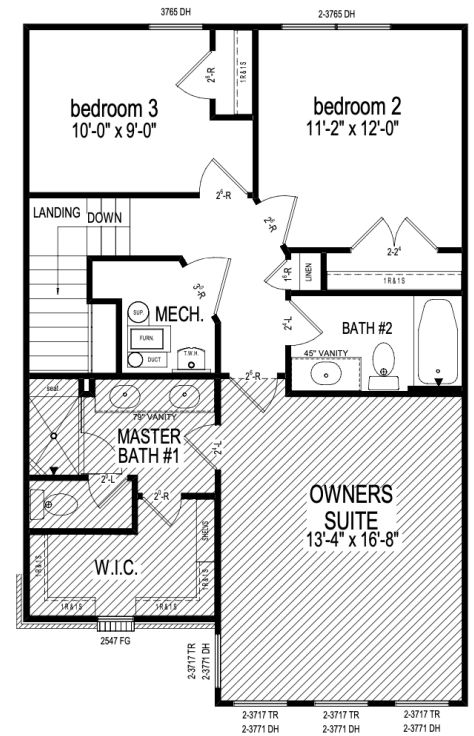

Luxury Townhomes

Monon Way Drive | Carmel, IN

**ONE
46**
MONON

448

Monon Way Drive

Pella® Black Exterior & Interior Windows
 Sub-Zero and Wolf Appliances
 Waterfall Quartz Kitchen Countertops
 Custom Kitchen & Bathroom Cabinetry

3 Bed	3 Full Bath 1 Half Bath	2,010 Sq Ft
----------	----------------------------	----------------

Lower Level

Main Level

Upper Level