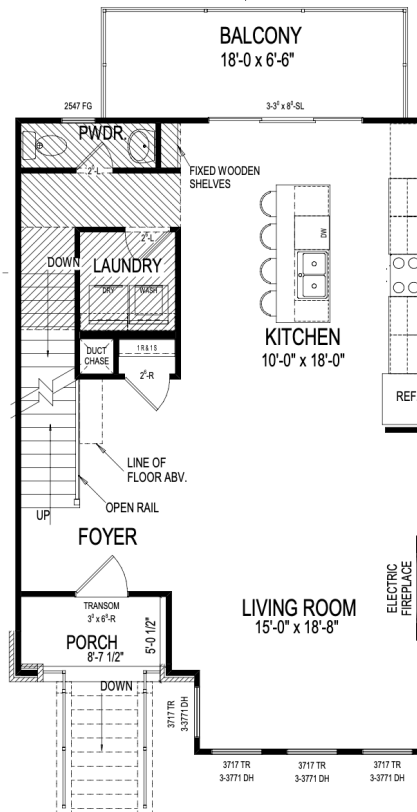

Luxury Townhomes

Monon Way Drive | Carmel, IN

**ONE
46**
MONON

448

Monon Way Drive

Pella® Black Exterior & Interior Windows
 Sub-Zero and Wolf Appliances
 Waterfall Quartz Kitchen Countertops
 Custom Kitchen & Bathroom Cabinetry

3 Bed	3 Full Bath 1 Half Bath	2,010 Sq Ft
----------	----------------------------	----------------

Lower Level

Main Level

Upper Level