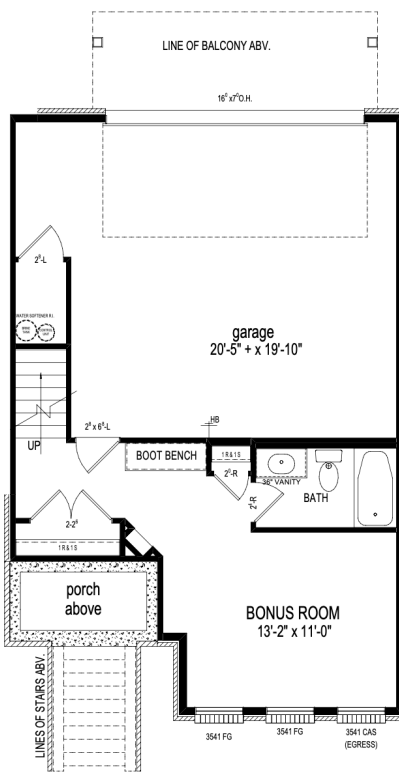

Luxury Townhomes

Monon Way Drive | Carmel, IN

**ONE
46**
MONON

448

Monon Way Drive

Pella® Black Exterior & Interior Windows
 Sub-Zero and Wolf Appliances
 Waterfall Quartz Kitchen Countertops
 Custom Kitchen & Bathroom Cabinetry

3 Bed	3 Full Bath 1 Half Bath	2,010 Sq Ft
----------	----------------------------	----------------

Lower Level

Main Level

Upper Level