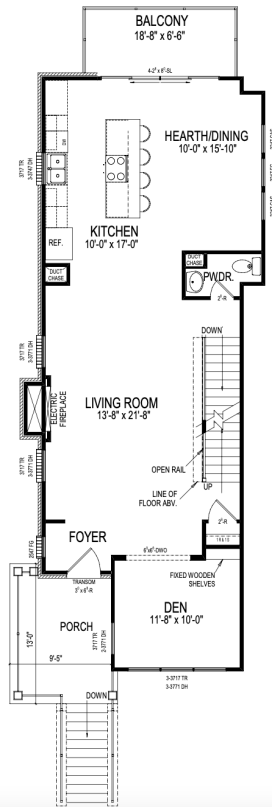

Luxury Townhomes

Monon Way Drive | Carmel, IN

**ONE
46**
MONON

456

Monon Way Drive

Pella® Black Exterior & Interior Windows
Sub-Zero and Wolf Appliances
Waterfall Quartz Kitchen Countertops
Custom Kitchen & Bathroom Cabinetry

| | | |
|----------|-------------|----------------|
| 4 Bed | 3 Full Bath | 2,501 Sq Ft |
| | 1 Half Bath | |

Lower Level

Main Level

Upper Level