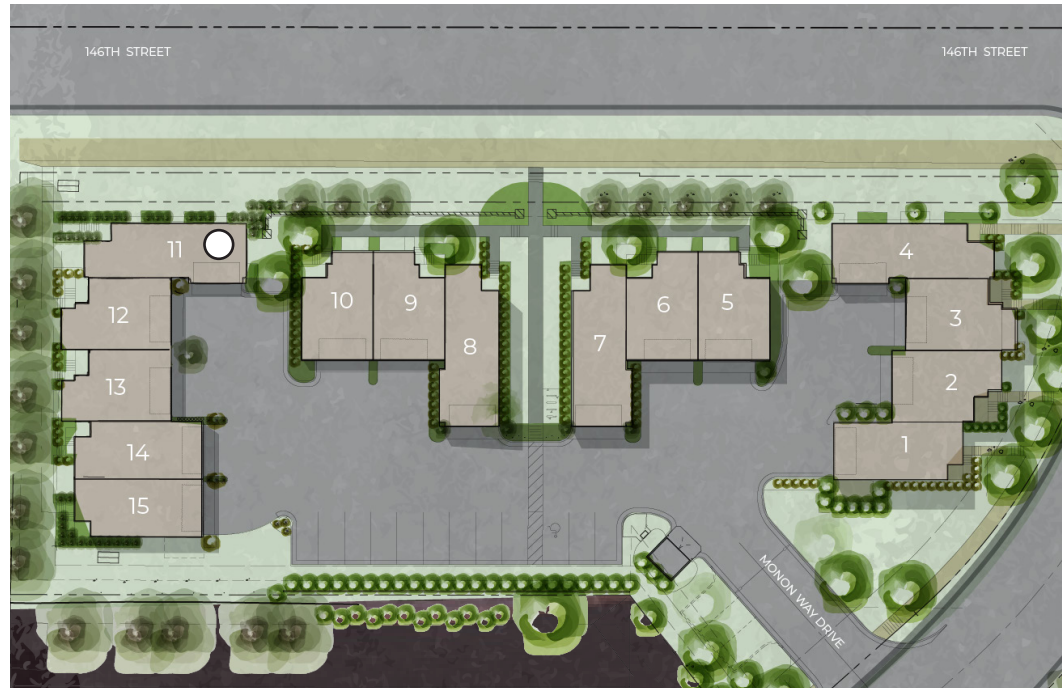

Luxury Townhomes

Monon Way Drive | Carmel, IN

**ONE
46**
MONON

456

Monon Way Drive

Pella® Black Exterior & Interior Windows
Sub-Zero and Wolf Appliances
Waterfall Quartz Kitchen Countertops
Custom Kitchen & Bathroom Cabinetry

| | | |
|----------|-------------|----------------|
| 4 Bed | 3 Full Bath | 2,501 Sq Ft |
| | 1 Half Bath | |

Lower Level

Main Level

Upper Level