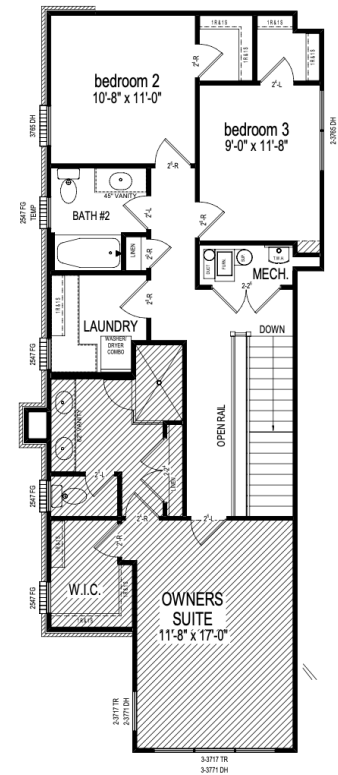

Luxury Townhomes

Monon Way Drive | Carmel, IN

**ONE
46**
MONON

456

Monon Way Drive

Pella® Black Exterior & Interior Windows
Sub-Zero and Wolf Appliances
Waterfall Quartz Kitchen Countertops
Custom Kitchen & Bathroom Cabinetry

| | | |
|----------|-------------|----------------|
| 4 Bed | 3 Full Bath | 2,501 Sq Ft |
| | 1 Half Bath | |

Lower Level

Main Level

Upper Level