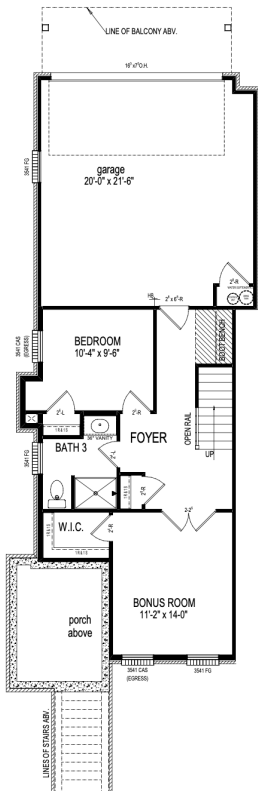

Luxury Townhomes

Monon Way Drive | Carmel, IN

**ONE
46**
MONON

456

Monon Way Drive

Pella® Black Exterior & Interior Windows
Sub-Zero and Wolf Appliances
Waterfall Quartz Kitchen Countertops
Custom Kitchen & Bathroom Cabinetry

| | | |
|----------|-------------|----------------|
| 4 Bed | 3 Full Bath | 2,501 Sq Ft |
| | 1 Half Bath | |

Lower Level

Main Level

Upper Level