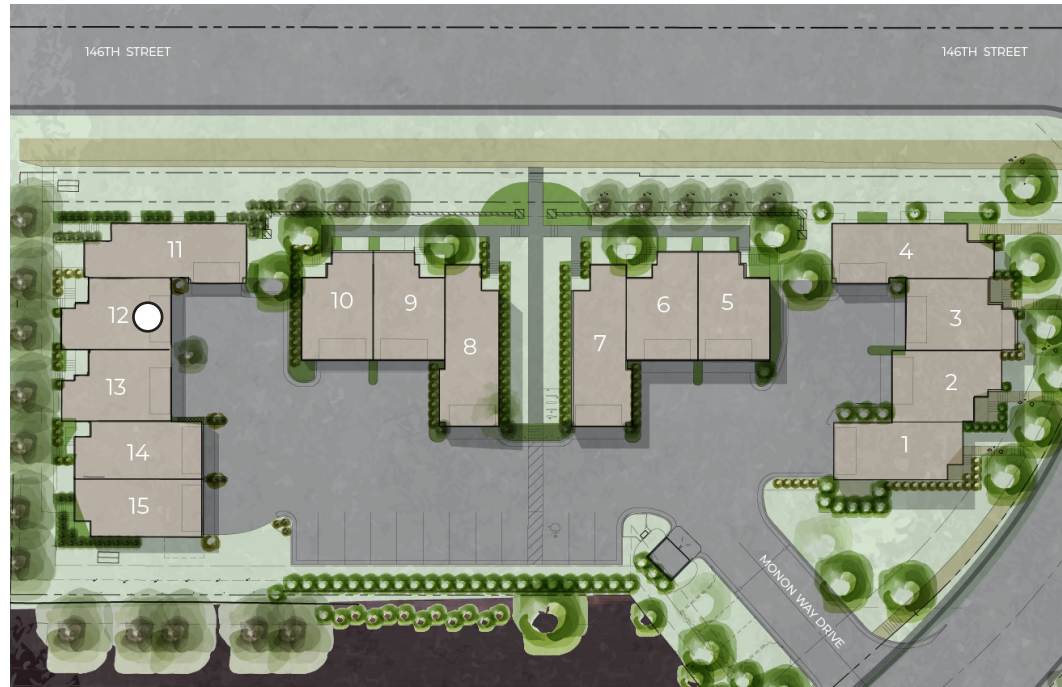

# Luxury Townhomes

Monon Way Drive | Carmel, IN

**ONE  
46  
MONON**

## Monon Way Drive

Pella® Black Exterior & Interior Windows  
 Sub-Zero and Wolf Appliances  
 Waterfall Quartz Kitchen Countertops  
 Custom Kitchen & Bathroom Cabinetry

3 Bed	3 Full Bath 1 Half Bath	2,010 Sq Ft
----------	----------------------------	----------------