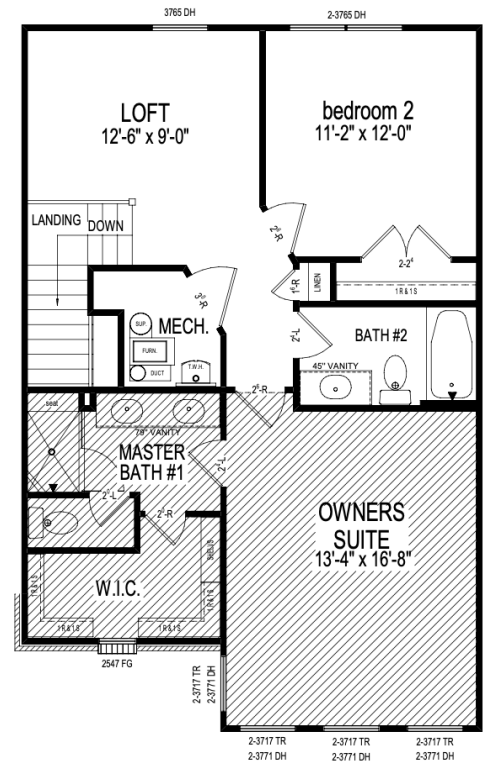

# 460

## Monon Way Drive

Pella® Black Exterior & Interior Windows  
 Sub-Zero and Wolf Appliances  
 Waterfall Quartz Kitchen Countertops  
 Custom Kitchen & Bathroom Cabinetry

3 Bed	3 Full Bath 1 Half Bath	2,010 Sq Ft
----------	----------------------------	----------------