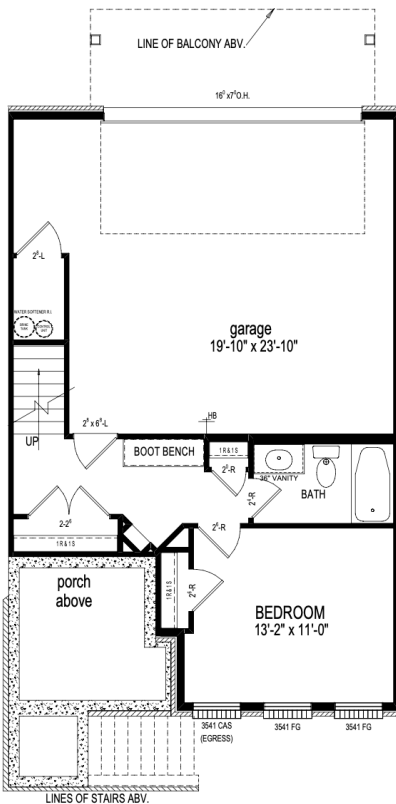

## Monon Way Drive

Pella® Black Exterior & Interior Windows  
 Sub-Zero and Wolf Appliances  
 Waterfall Quartz Kitchen Countertops  
 Custom Kitchen & Bathroom Cabinetry

3 Bed	3 Full Bath 1 Half Bath	2,010 Sq Ft
----------	----------------------------	----------------