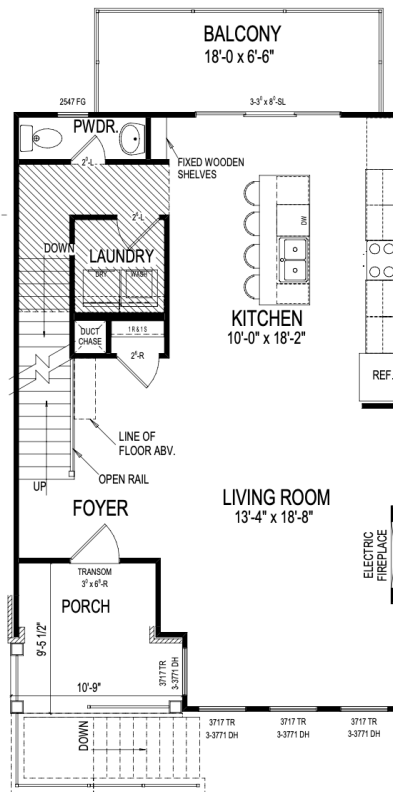

# Luxury Townhomes

Monon Way Drive | Carmel, IN

**ONE  
46  
MONON**

# 460

## Monon Way Drive

Pella® Black Exterior & Interior Windows  
 Sub-Zero and Wolf Appliances  
 Waterfall Quartz Kitchen Countertops  
 Custom Kitchen & Bathroom Cabinetry

3 Bed	3 Full Bath 1 Half Bath	2,010 Sq Ft
----------	----------------------------	----------------