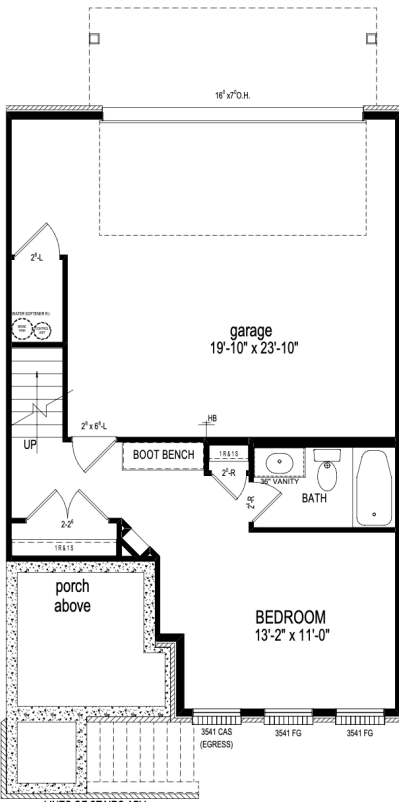

Luxury Townhomes

Monon Way Drive | Carmel, IN

**ONE
46**
MONON

464

Monon Way Drive

Pella® Black Exterior & Interior Windows
Sub-Zero and Wolf Appliances
Waterfall Quartz Kitchen Countertops
Custom Kitchen & Bathroom Cabinetry

4 Bed	3 Full Bath 1 Half Bath	2,010 Sq Ft
----------	----------------------------	----------------

Lower Level

Main Level

Upper Level