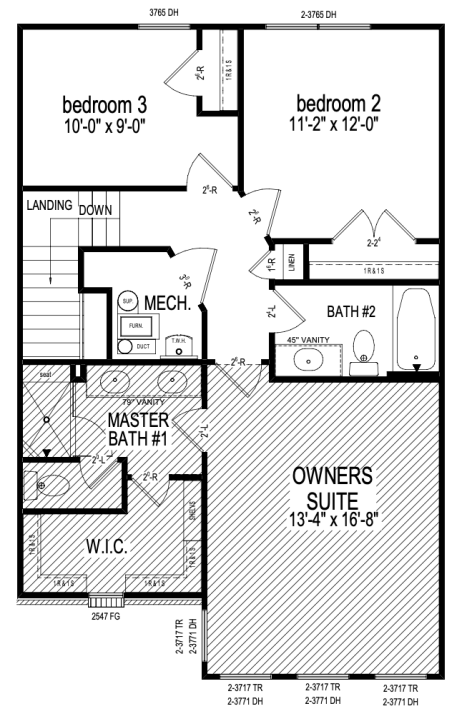

Luxury Townhomes

Monon Way Drive | Carmel, IN

**ONE
46**
MONON

464

Monon Way Drive

Pella® Black Exterior & Interior Windows
Sub-Zero and Wolf Appliances
Waterfall Quartz Kitchen Countertops
Custom Kitchen & Bathroom Cabinetry

4 Bed	3 Full Bath 1 Half Bath	2,010 Sq Ft
----------	----------------------------	----------------

Lower Level

Main Level

Upper Level