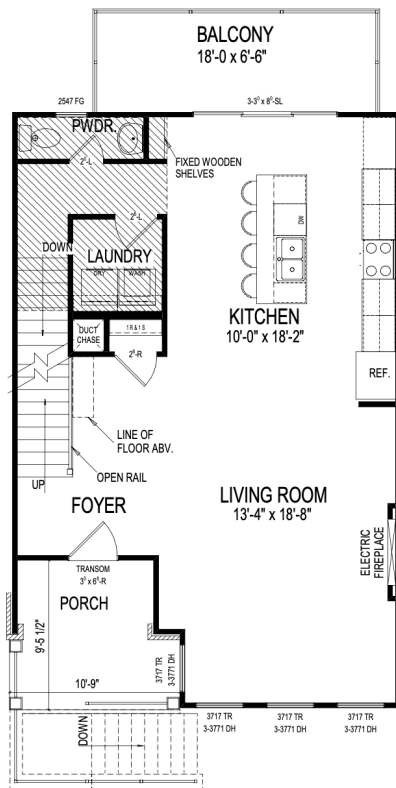

Luxury Townhomes

Monon Way Drive | Carmel, IN

**ONE
46**
MONON

464

Monon Way Drive

Pella® Black Exterior & Interior Windows
Sub-Zero and Wolf Appliances
Waterfall Quartz Kitchen Countertops
Custom Kitchen & Bathroom Cabinetry

4 Bed	3 Full Bath 1 Half Bath	2,010 Sq Ft
----------	----------------------------	----------------

Lower Level

Main Level

Upper Level