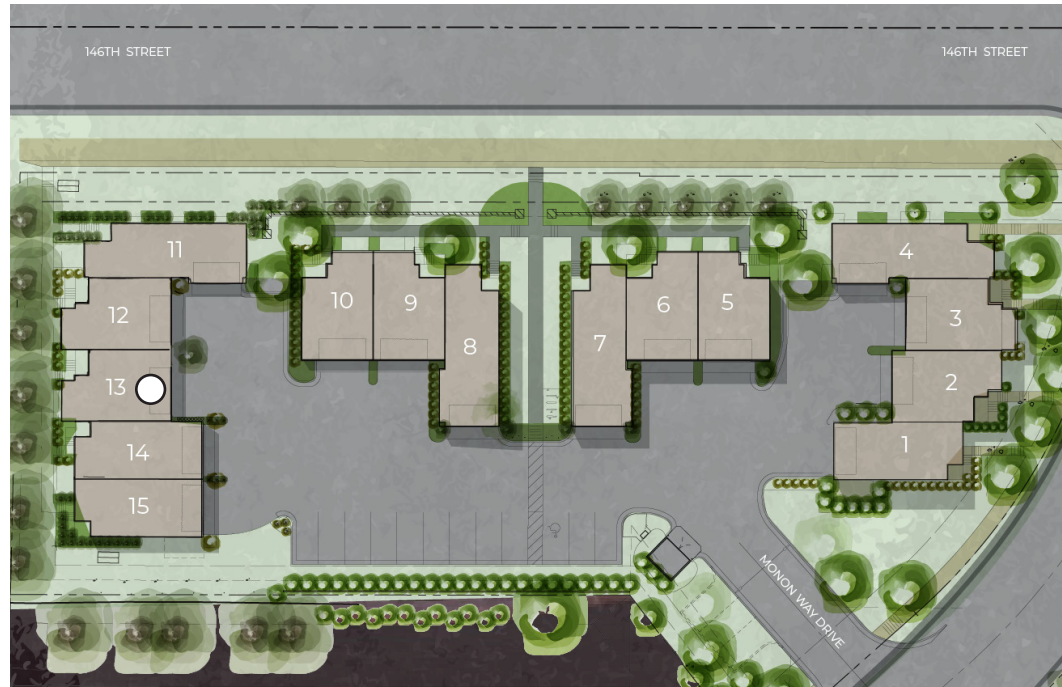

Luxury Townhomes

Monon Way Drive | Carmel, IN

**ONE
46**
MONON

464

Monon Way Drive

Pella® Black Exterior & Interior Windows
Sub-Zero and Wolf Appliances
Waterfall Quartz Kitchen Countertops
Custom Kitchen & Bathroom Cabinetry

4 Bed	3 Full Bath 1 Half Bath	2,010 Sq Ft
----------	----------------------------	----------------

Lower Level

Main Level

Upper Level