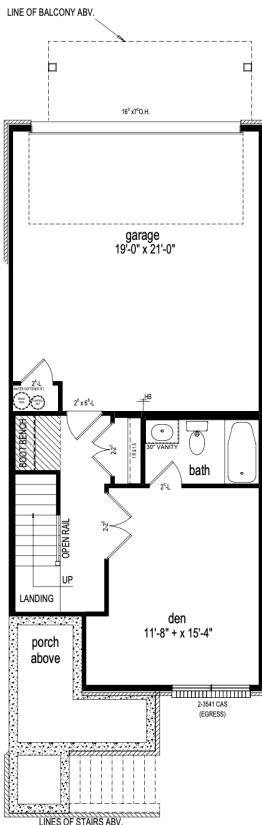

## Monon Way Drive

Pella® Black Exterior & Interior Windows  
Sub-Zero and Wolf Appliances  
Waterfall Quartz Kitchen Countertops  
Custom Kitchen & Bathroom Cabinetry

4 Bed	3 Full Bath 1 Half Bath	2,030 Sq Ft
----------	----------------------------	----------------

Lower Level

Main Level

Upper Level