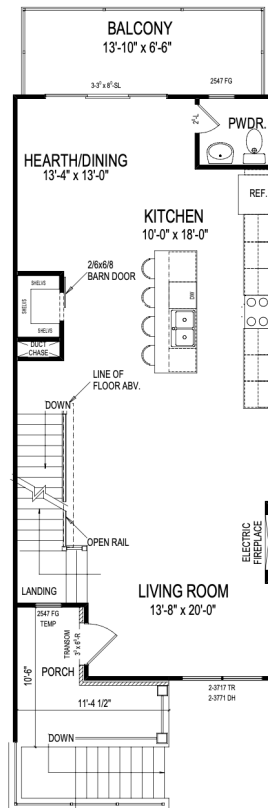

## Monon Way Drive

Pella® Black Exterior & Interior Windows  
Sub-Zero and Wolf Appliances  
Waterfall Quartz Kitchen Countertops  
Custom Kitchen & Bathroom Cabinetry

4 Bed	3 Full Bath 1 Half Bath	2,030 Sq Ft
----------	----------------------------	----------------

Lower Level

Main Level

Upper Level