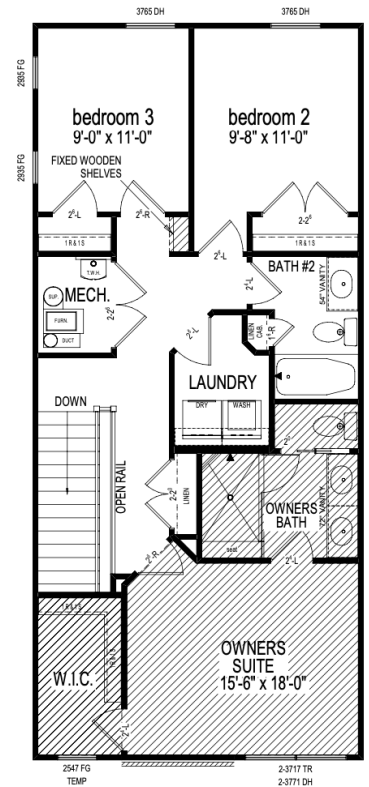

## Monon Way Drive

Pella® Black Exterior & Interior Windows  
Sub-Zero and Wolf Appliances  
Waterfall Quartz Kitchen Countertops  
Custom Kitchen & Bathroom Cabinetry

4 Bed	3 Full Bath 1 Half Bath	2,030 Sq Ft
----------	----------------------------	----------------

Lower Level

Main Level

Upper Level