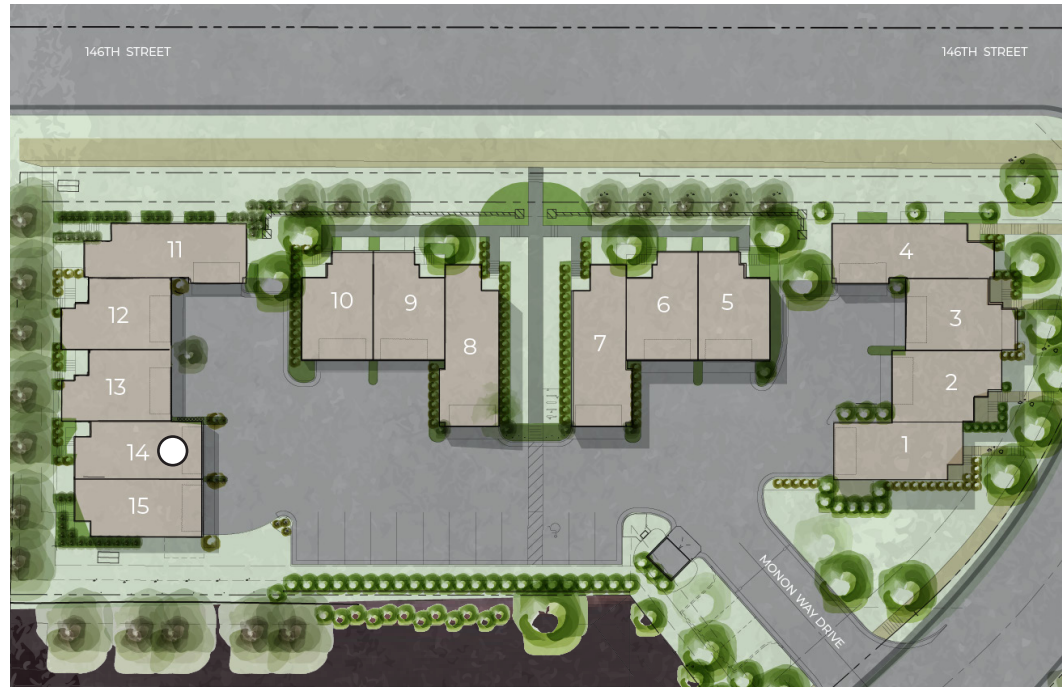

# Luxury Townhomes

Monon Way Drive | Carmel, IN

**ONE  
46**  
MONON

## Monon Way Drive

Pella® Black Exterior & Interior Windows  
Sub-Zero and Wolf Appliances  
Waterfall Quartz Kitchen Countertops  
Custom Kitchen & Bathroom Cabinetry

4 Bed	3 Full Bath 1 Half Bath	2,030 Sq Ft
----------	----------------------------	----------------