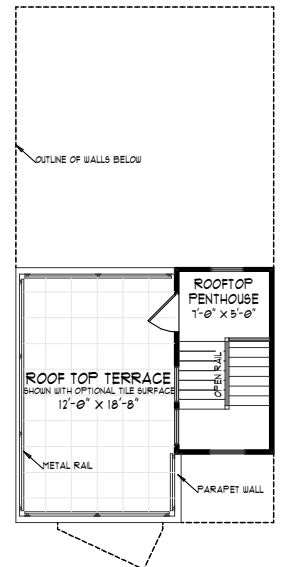

3 Bed	2 Full Bath	1,968 Sq Ft
	2 Half Bath	

Lower Level

Main Level

Upper Level

Terrace Level

For information, call us at 317.669.6240 · Visit us online at [gateway.estrige.com](http://gateway.estrige.com)