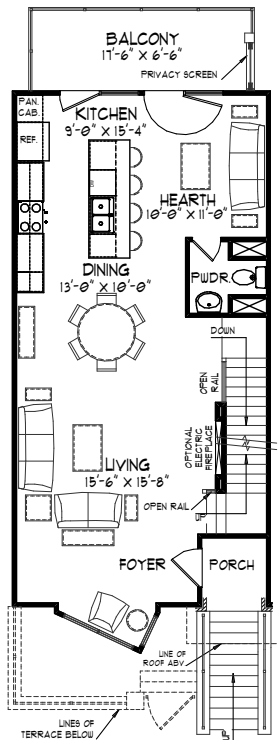

# Luxury Townhomes

Downtown Indianapolis | From the \$500's

**16**  
GATEWAY

**8A**

**\$634,900**

- Maintenance-Free Living
- Pella® Black Exterior & Interior Windows
- Rooftop Terrace Balcony for Outdoor Living
- Custom Kitchen & Bathroom Cabinetry
- Fisher Paykel™ Appliances & Bosch™ Dishwasher

3 Bed	2 Full Bath	1,968 Sq Ft
	2 Half Bath	

Lower Level

Main Level

Upper Level

Terrace Level

For information, call us at 317.669.6240 · Visit us online at [gateway.estrige.com](http://gateway.estrige.com)