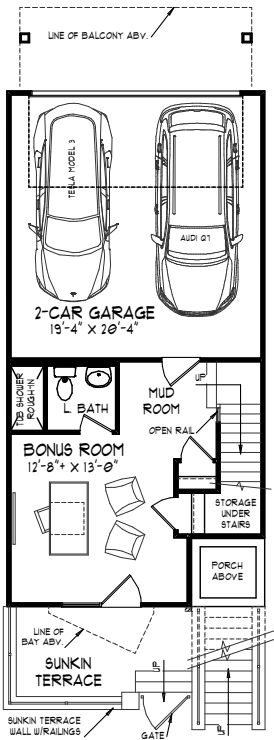

3 Bed	2 Full Bath	1,968 Sq Ft
	2 Half Bath	

Lower Level

Main Level

Upper Level

Terrace Level

For information, call us at 317.669.6240 · Visit us online at [gateway.estrige.com](http://gateway.estrige.com)