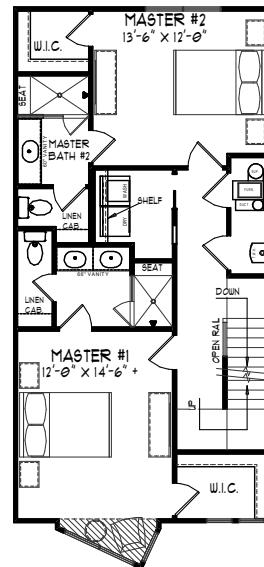

3 Bed	2 Full Bath	1,968 Sq Ft
	2 Half Bath	

Lower Level

Main Level

Upper Level

Terrace Level

For information, call us at 317.669.6240 · Visit us online at [gateway.estrige.com](http://gateway.estrige.com)