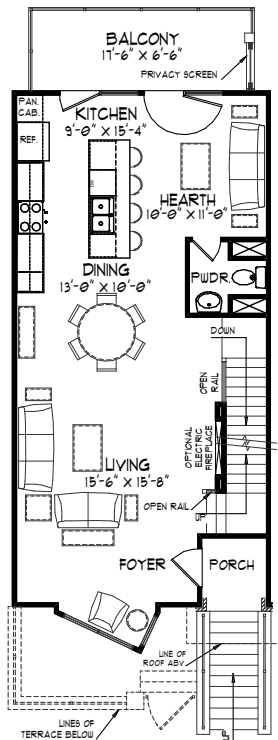

Luxury Townhomes

Downtown Indianapolis | From the \$500's

16
GATEWAY

13A

\$589,900

- Maintenance-Free Living
- Pella® Black Exterior & Interior Windows
- Rooftop Terrace Balcony for Outdoor Living
- Custom Kitchen & Bathroom Cabinetry
- Fischer Pykal™ Appliances & Bosch™ Dishwasher

3 Bed	2 Full Bath	1,968 Sq Ft
	2 Half Bath	

Lower Level

Main Level

Upper Level

Terrace Level

For information, call us at 317.669.6240 · Visit us online at gateway.estrledge.com