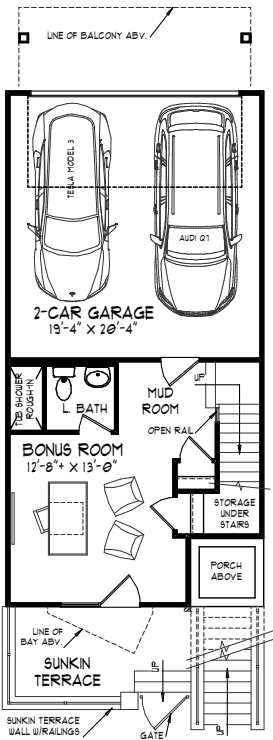

3 Bed	2 Full Bath	1,968 Sq Ft
	2 Half Bath	

Lower Level

Main Level

Upper Level

Terrace Level

For information, call us at 317.669.6240 · Visit us online at gateway.estrledge.com