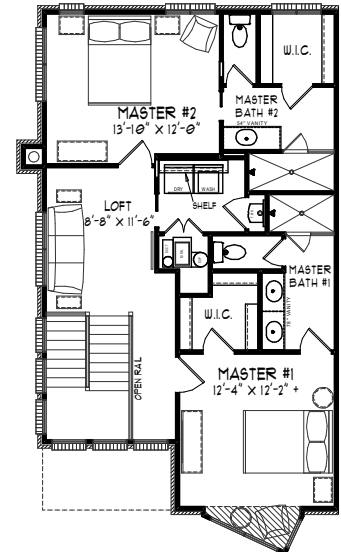

3 Bed	2 Full Bath	2,065 Sq Ft
	2 Half Bath	

Lower Level

Main Level

Upper Level

For information, call us at 317.669.6240 · Visit us online at gateway.estrige.com