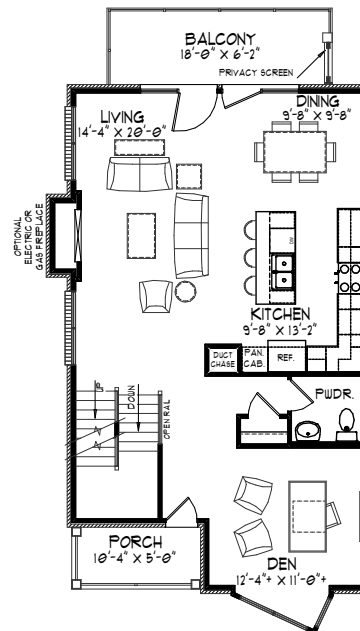

3 Bed	2 Full Bath	2,065 Sq Ft
	2 Half Bath	

Lower Level

Main Level

Upper Level

For information, call us at 317.669.6240 · Visit us online at gateway.estrige.com