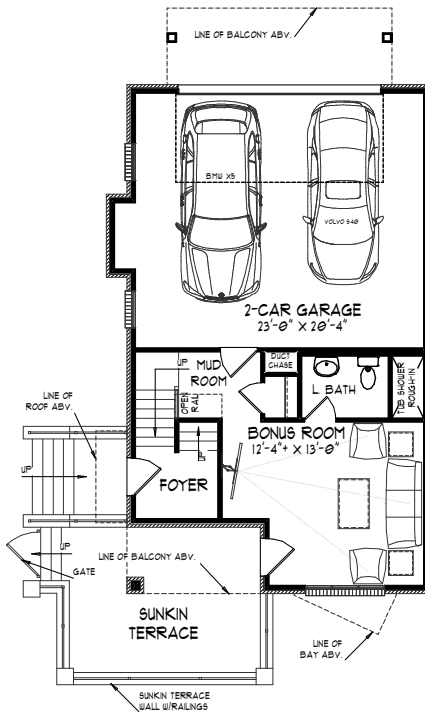

Luxury Townhomes

Downtown Indianapolis | From the \$500's

16
GATEWAY

14B

\$629,900

- Maintenance-Free Living
- Pella® Black Exterior & Interior Windows
- Rooftop Terrace Balcony for Outdoor Living
- Custom Kitchen & Bathroom Cabinetry
- Fischer Pykal™ Appliances & Bosch™ Dishwasher

3 Bed	2 Full Bath	2,065 Sq Ft
	2 Half Bath	

Lower Level

Main Level

Upper Level

For information, call us at 317.669.6240 · Visit us online at gateway.estrige.com