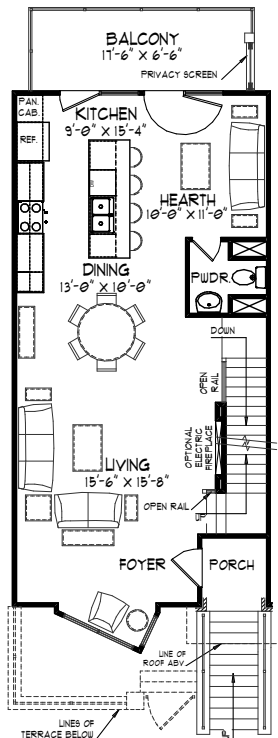

Luxury Townhomes

Downtown Indianapolis | From the \$500's

16
GATEWAY

8A

\$619,900

- Maintenance-Free Living
- Pella® Black Exterior & Interior Windows
- Rooftop Terrace Balcony for Outdoor Living
- Custom Kitchen & Bathroom Cabinetry
- Fischer Pykal™ Appliances & Bosch™ Dishwasher

3 Bed	2 Full Bath	1,968 Sq Ft
	2 Half Bath	

Lower Level

Main Level

Upper Level

Terrace Level

For information, call us at 317.669.6240 · Visit us online at gateway.estrledge.com