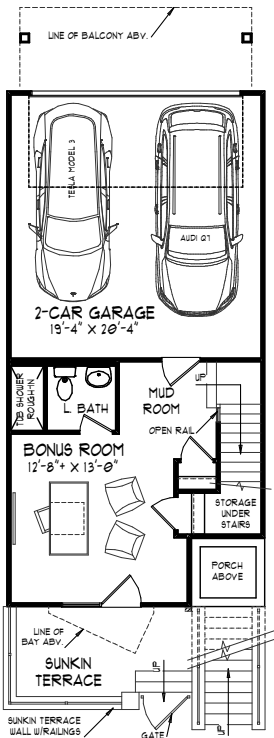

3 Bed	2 Full Bath	1,968 Sq Ft
	2 Half Bath	

Lower Level

Main Level

Upper Level

Terrace Level

For information, call us at 317.669.6240 · Visit us online at gateway.estrledge.com