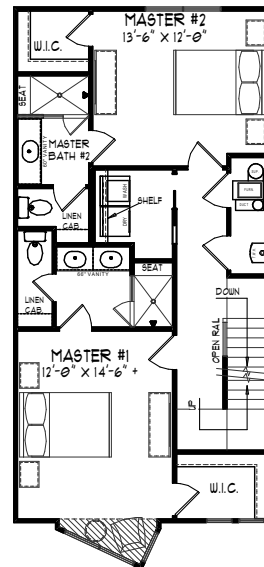

3 Bed	2 Full Bath	1,968 Sq Ft
	2 Half Bath	

Lower Level

Main Level

Upper Level

Terrace Level

For information, call us at 317.669.6240 · Visit us online at gateway.estrledge.com