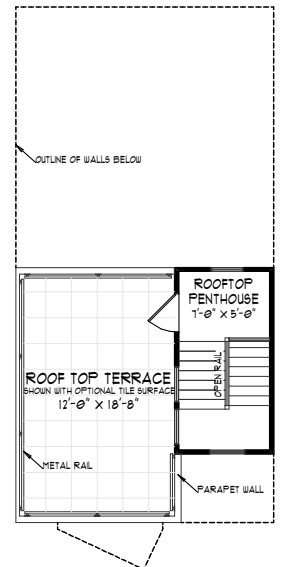

3 Bed	2 Full Bath	1,968 Sq Ft
	2 Half Bath	

Lower Level

Main Level

Upper Level

Terrace Level

For information, call us at 317.669.6240 · Visit us online at gateway.estrledge.com