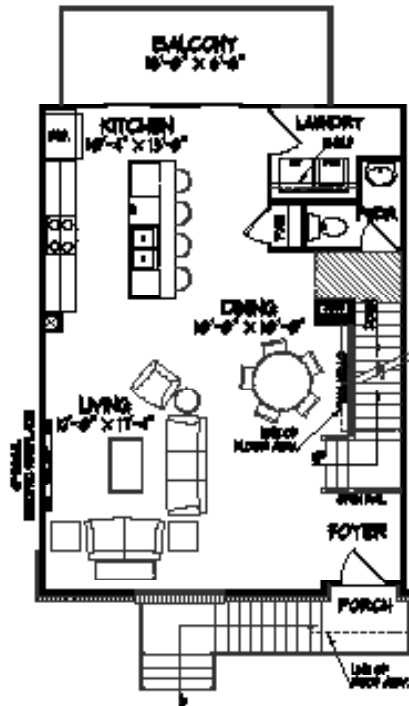

4
Bed

2.5
Bath

1,851
Sq Ft

Lower Level

Main Level

Upper Level

For information, call us at 317.669.6217 · Visit us online at parkwest.estridge.com