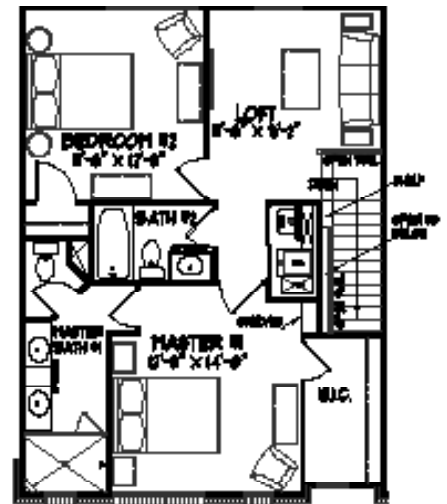

4
Bed

2.5
Bath

1,851
Sq Ft

Lower Level

Main Level

Upper Level

For information, call us at 317.669.6217 · Visit us online at parkwest.estridge.com