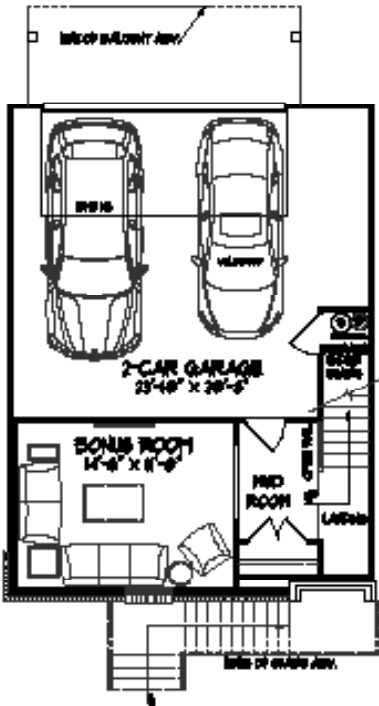

4
Bed

2.5
Bath

1,851
Sq Ft

Lower Level

Main Level

Upper Level

For information, call us at 317.669.6217 · Visit us online at parkwest.estridge.com