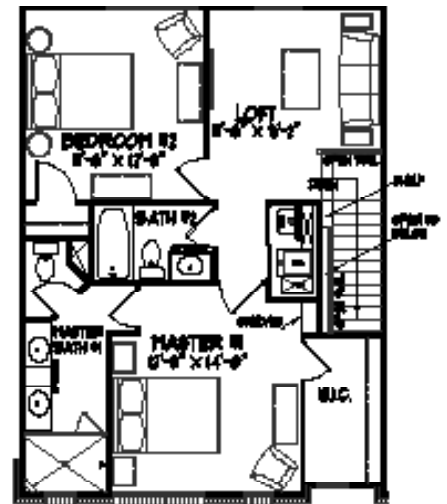

3
Bed

2.5
Bath

1,851
Sq Ft

Lower Level

Main Level

Upper Level

For information, call us at 317.669.6217 · Visit us online at parkwest.estrledge.com