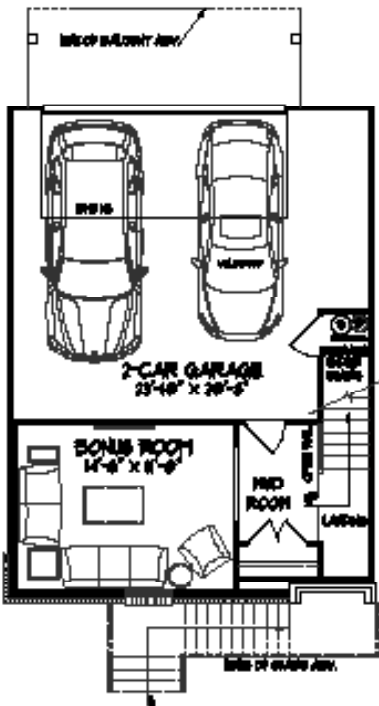

3
Bed

2.5
Bath

1,851
Sq Ft

Lower Level

Main Level

Upper Level

For information, call us at 317.669.6217 · Visit us online at parkwest.estrledge.com