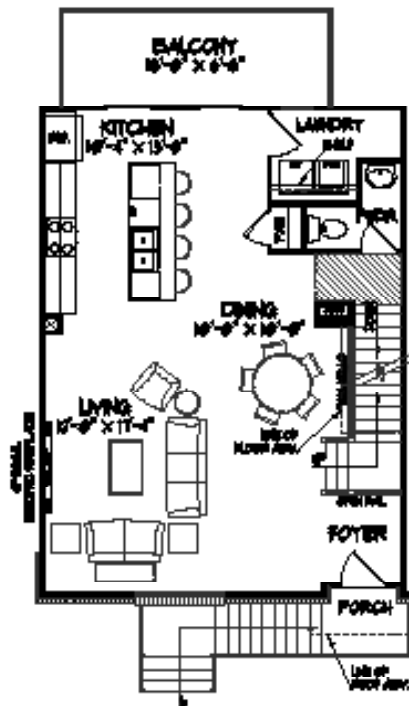

3
Bed

2.5
Bath

1,851
Sq Ft

Lower Level

Main Level

Upper Level

For information, call us at 317.669.6217 · Visit us online at parkwest.estrledge.com