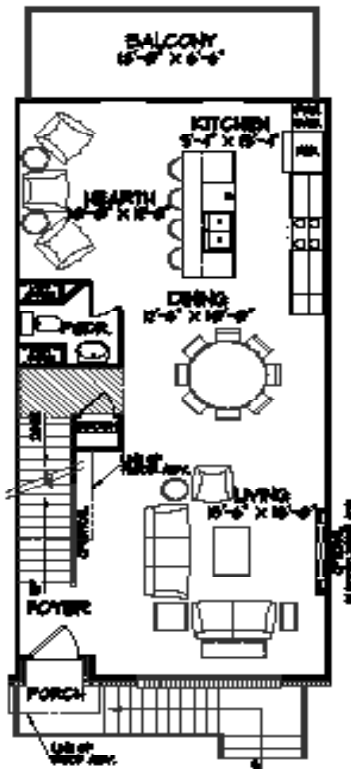

Luxury Townhomes

Westfield | From the \$400's

Park West

LUXURY TOWNHOMES

410 W Park Street

21A

\$472,375

- Maintenance-Free Living
- Jeld-Wen® Black Exterior Windows
- Spacious Balcony for Outdoor Living
- Custom Kitchen & Bathroom Cabinetry
- 10' Main Level Ceiling Height

3
Bed

3.5
Bath

1,927
Sq Ft

Lower Level

Main Level

Upper Level

For information, call us at 317.669.6217 · Visit us online at parkwest.estrudge.com