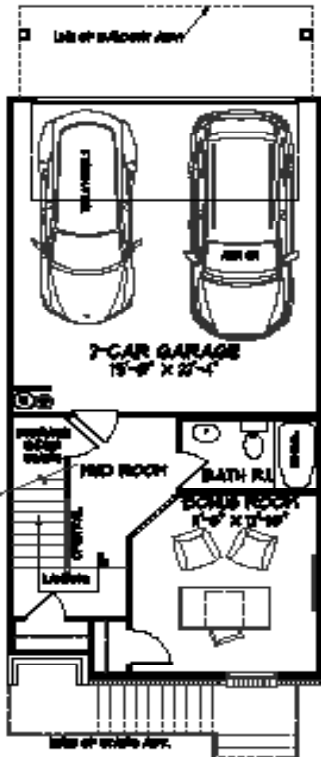

3
Bed

3.5
Bath

1,927
Sq Ft

Lower Level

Main Level

Upper Level

For information, call us at 317.669.6217 · Visit us online at parkwest.estrledge.com