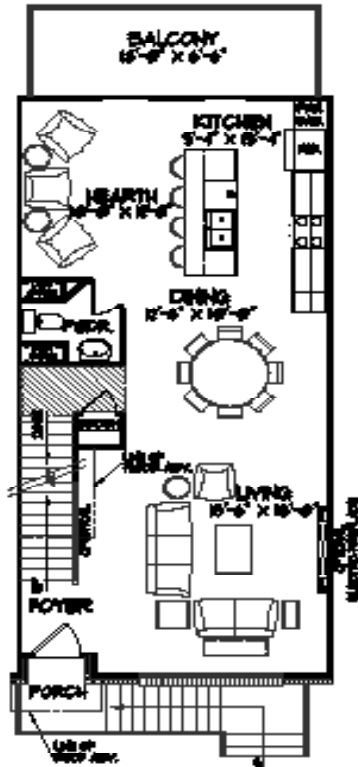

3
Bed

3.5
Bath

1,927
Sq Ft

Lower Level

Main Level

Upper Level

For information, call us at 317.669.6217 · Visit us online at parkwest.estrledge.com