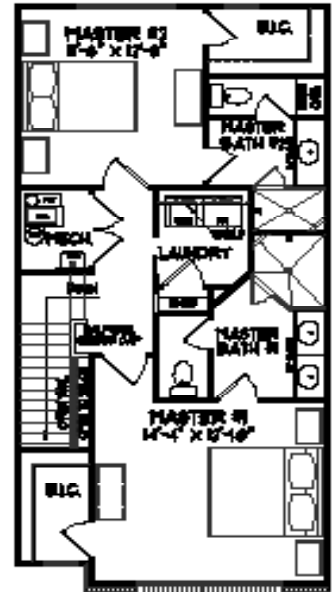

3
Bed

3.5
Bath

1,927
Sq Ft

Lower Level

Main Level

Upper Level

For information, call us at 317.669.6217 · Visit us online at parkwest.estrledge.com