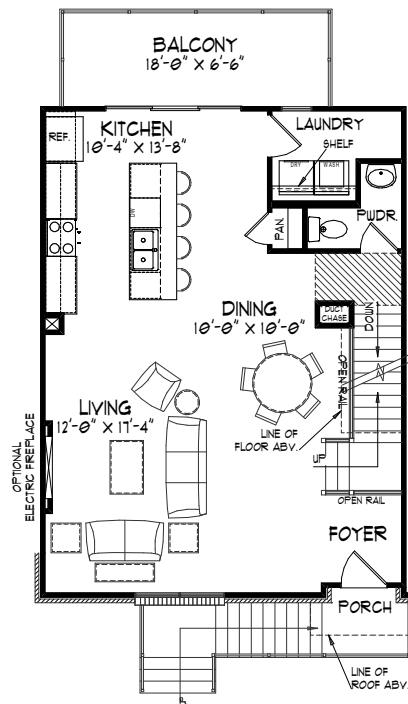

2
Bed

2.5
Bath

1,851
Sq Ft

Lower Level

Main Level

Upper Level

For information, call us at 317.669.6217 · Visit us online at parkwest.estrige.com