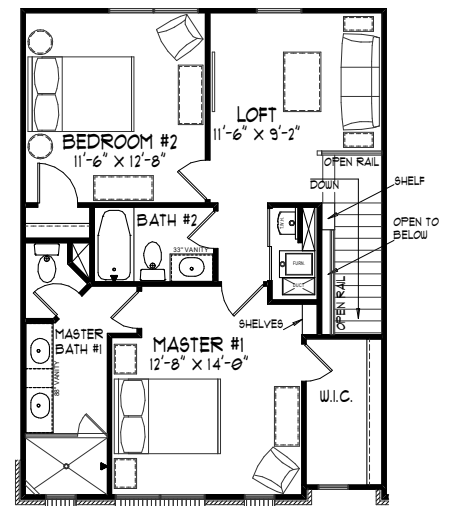

2
Bed

2.5
Bath

1,851
Sq Ft

Lower Level

Main Level

Upper Level

For information, call us at 317.669.6217 · Visit us online at parkwest.estrige.com