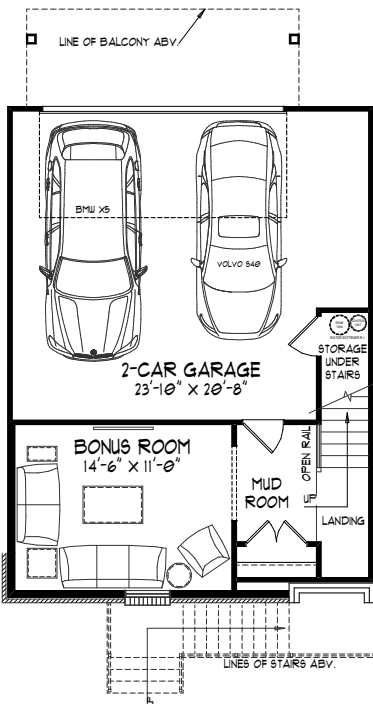

2
Bed

2.5
Bath

1,851
Sq Ft

Lower Level

Main Level

Upper Level

For information, call us at 317.669.6217 · Visit us online at parkwest.estrige.com