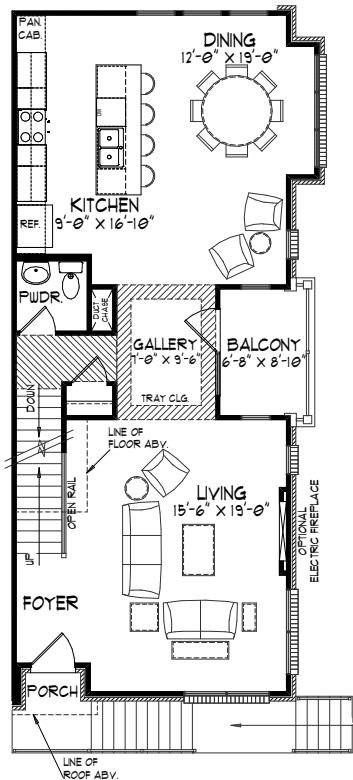

3
Bed

3.5
Bath

2,109
Sq Ft

Lower Level

Main Level

Upper Level

For information, call us at 317.669.6217 · Visit us online at parkwest.estrudge.com