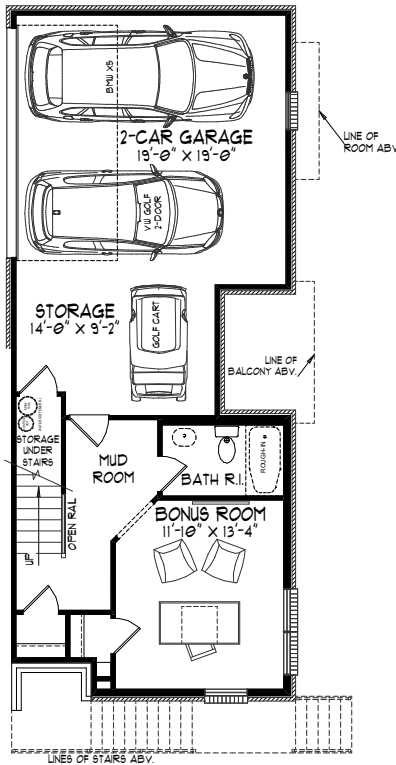

3
Bed

3.5
Bath

2,109
Sq Ft

Lower Level

Main Level

Upper Level

For information, call us at 317.669.6217 · Visit us online at parkwest.estrudge.com