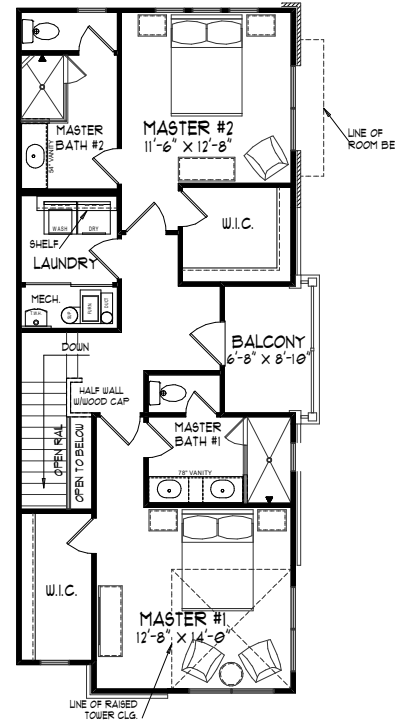

3
Bed

3.5
Bath

2,109
Sq Ft

Lower Level

Main Level

Upper Level

For information, call us at 317.669.6217 · Visit us online at parkwest.estrudge.com