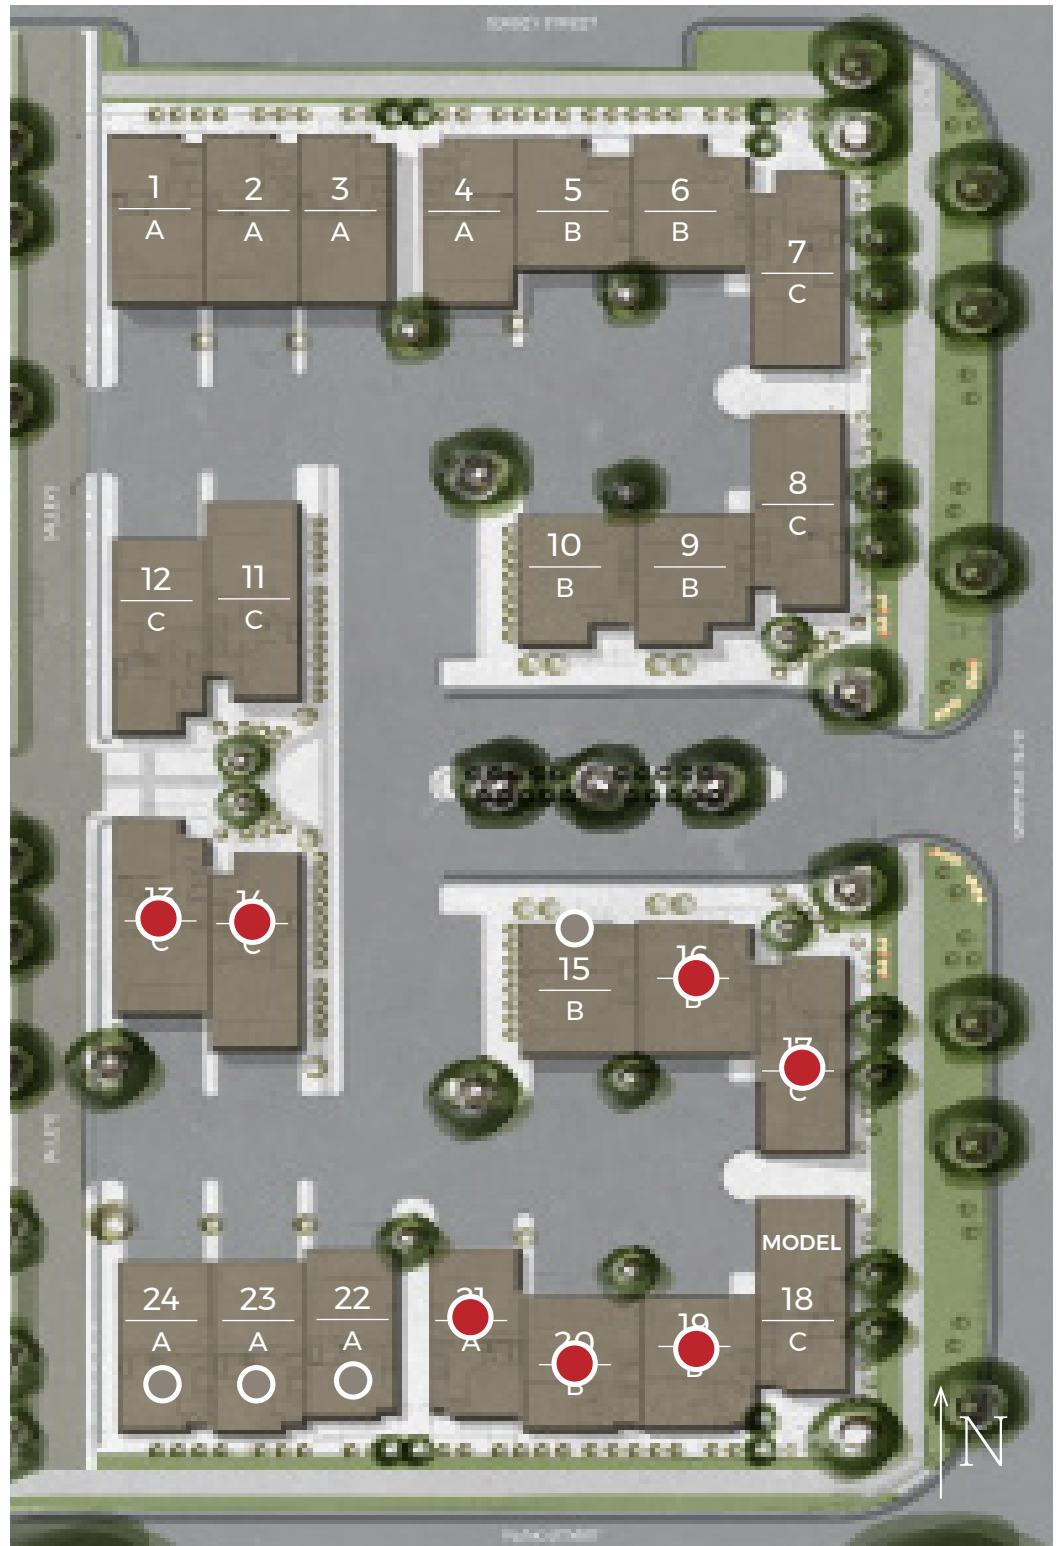

Neighborhood Sitemap

Westfield | From the $400's

Park West

LUXURY TOWNHOMES

○ Showcase Home

● Sold

For information, call us at 317.669.6217 · Visit us online at parkwest.estridge.com

This is an artist's rendering. Please refer to the recorded plat for exact community layout.