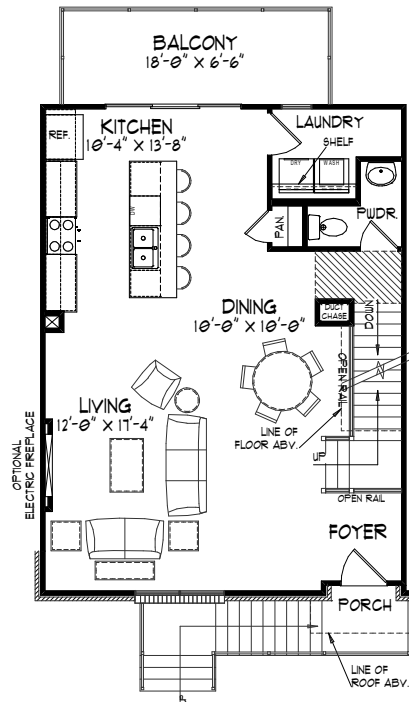

Luxury Townhomes

Westfield | From the $400's

Park West
LUXURY TOWNHOMES

15B

$456,975

- Maintenance-Free Living
- Jeld-Wen® Black Exterior Windows
- Spacious Balcony for Outdoor Living
- Custom Kitchen & Bathroom Cabinetry
- 10' Main Level Ceiling Height

2
Bed

2.5
Bath

1,851
Sq Ft

Lower Level

Main Level

Upper Level

For information, call us at 317.669.6217 · Visit us online at parkwest.estrige.com