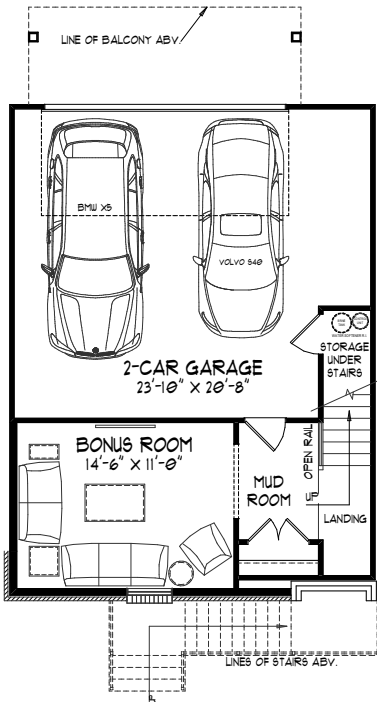

# 15B

\$456,975

- Maintenance-Free Living
- Jeld-Wen® Black Exterior Windows
- Spacious Balcony for Outdoor Living
- Custom Kitchen & Bathroom Cabinetry
- 10' Main Level Ceiling Height

2  
Bed

2.5  
Bath

1,851  
Sq Ft