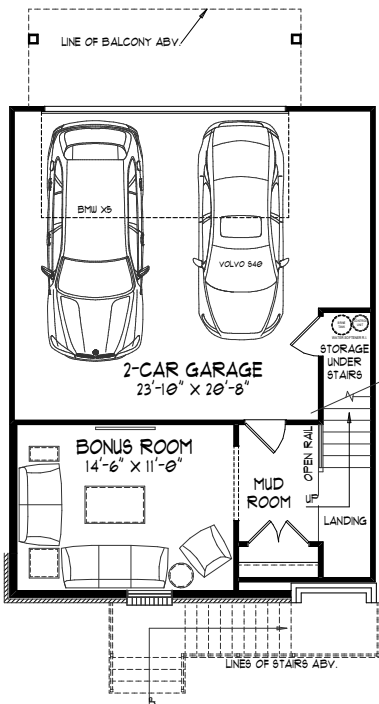

# 16B

\$454,725

- Maintenance-Free Living
- Jeld-Wen® Black Exterior Windows
- Spacious Balcony for Outdoor Living
- Custom Kitchen & Bathroom Cabinetry
- 10' Main Level Ceiling Height

4  
Bed

2.5  
Bath

1,851  
Sq Ft