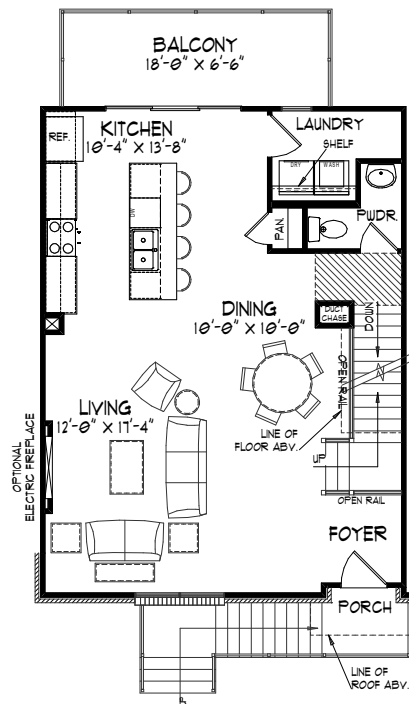

Luxury Townhomes

Westfield | From the $400's

Park West
LUXURY TOWNHOMES

16B

$454,725

- Maintenance-Free Living
- Jeld-Wen® Black Exterior Windows
- Spacious Balcony for Outdoor Living
- Custom Kitchen & Bathroom Cabinetry
- 10' Main Level Ceiling Height

4
Bed

2.5
Bath

1,851
Sq Ft

Lower Level

Main Level

Upper Level

For information, call us at 317.669.6217 · Visit us online at parkwest.estrige.com