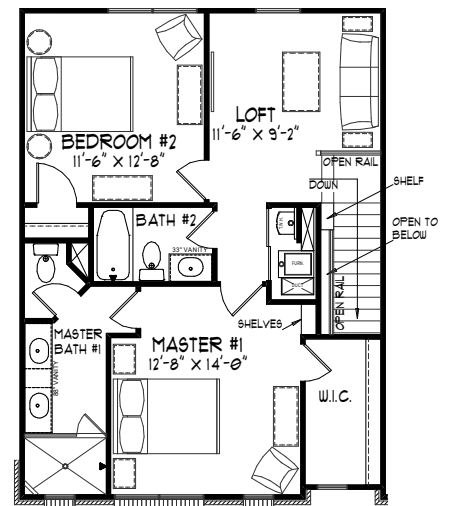

Upper Level

For information, call us at 317.669.6217 · Visit us online at parkwest.estrige.com