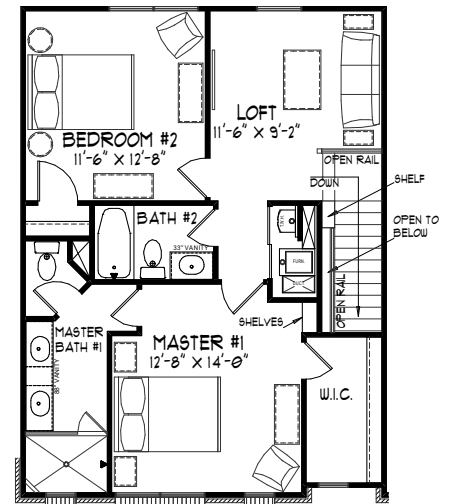

3
Bed

2.5
Bath

1,851
Sq Ft

Lower Level

Main Level

Upper Level

For information, call us at 317.669.6217 · Visit us online at parkwest.estridge.com