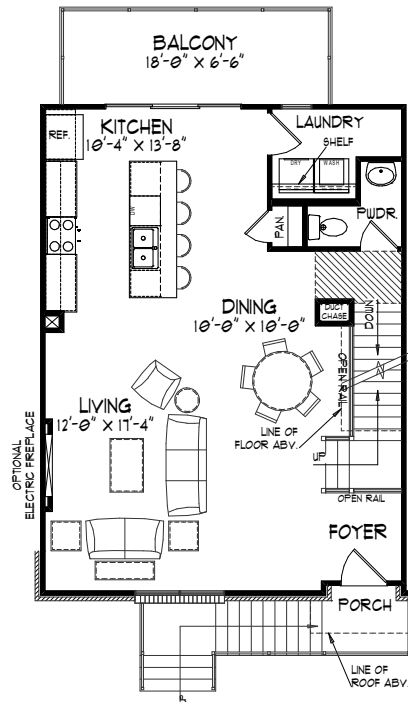

3
Bed

2.5
Bath

1,851
Sq Ft

Lower Level

Main Level

Upper Level

For information, call us at 317.669.6217 · Visit us online at parkwest.estridge.com