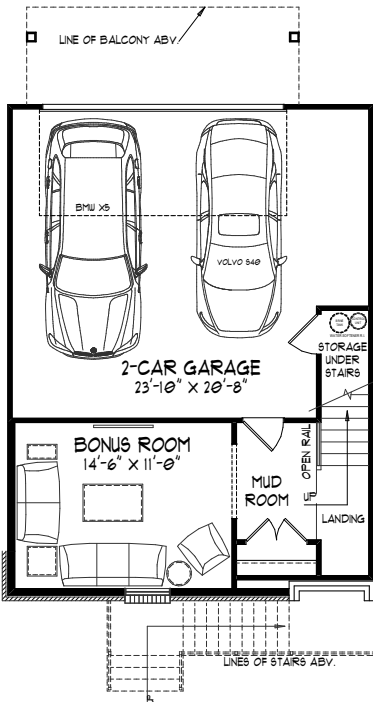

3
Bed

2.5
Bath

1,851
Sq Ft

Lower Level

Main Level

Upper Level

For information, call us at 317.669.6217 · Visit us online at parkwest.estridge.com