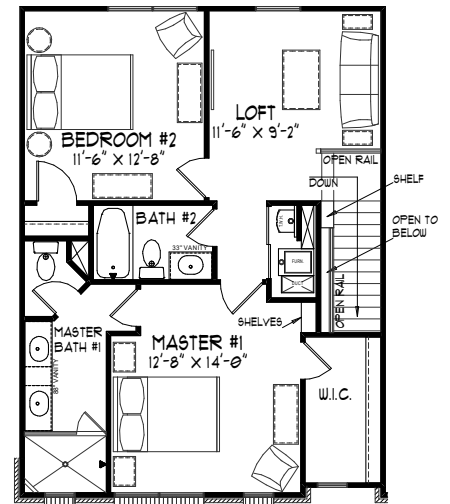

Upper Level

For information, call us at 317.669.6217 · Visit us online at parkwest.estrige.com