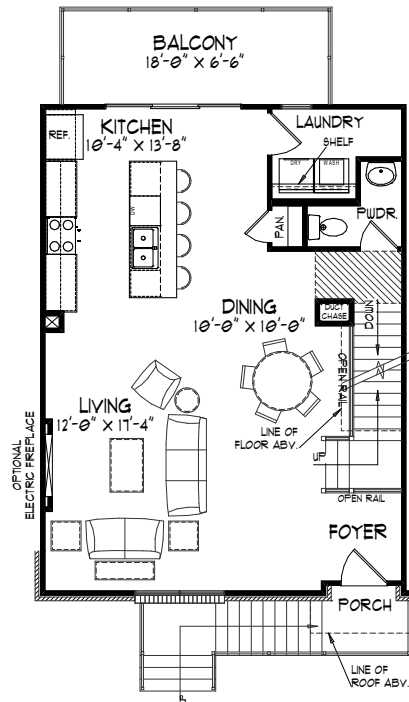

Luxury Townhomes

Westfield | From the $400's

Park West
LUXURY TOWNHOMES

20B

$452,200

- Maintenance-Free Living
- Jeld-Wen® Black Exterior Windows
- Spacious Balcony for Outdoor Living
- Custom Kitchen & Bathroom Cabinetry
- 10' Main Level Ceiling Height

3
Bed

2.5
Bath

1,851
Sq Ft

Lower Level

Main Level

Upper Level

For information, call us at 317.669.6217 · Visit us online at parkwest.estrige.com