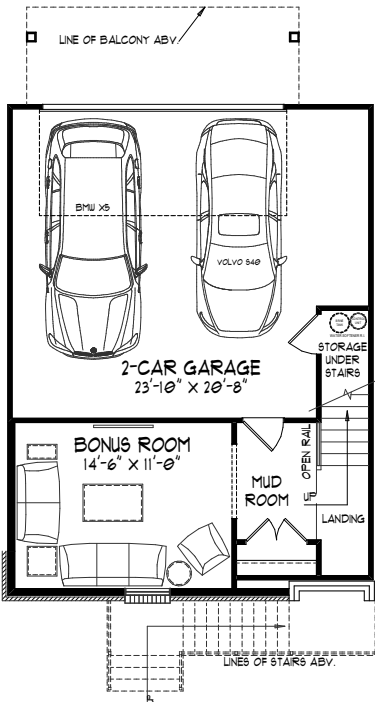

# 20B

\$452,200

- Maintenance-Free Living
- Jeld-Wen® Black Exterior Windows
- Spacious Balcony for Outdoor Living
- Custom Kitchen & Bathroom Cabinetry
- 10' Main Level Ceiling Height

3  
Bed

2.5  
Bath

1,851  
Sq Ft